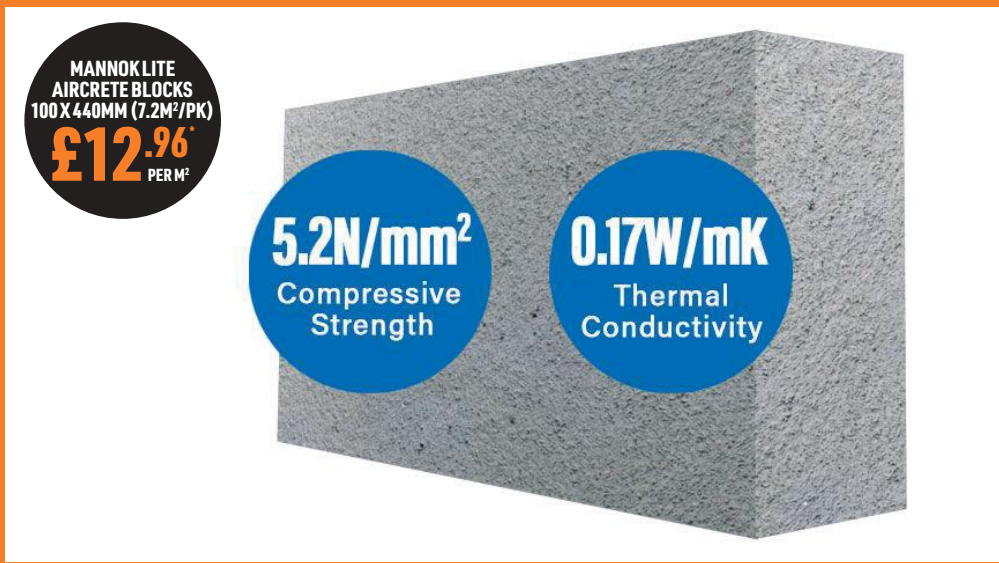

TERCA  
RENAISSANCE MULTI  
FACING BRICKS (528/PK)  
**£730.00\***  
PER 1K

MANNOK LITE  
AIRCRETE BLOCKS  
100 X 440MM (7.2M<sup>2</sup>/PK)  
**£12.96\***  
PER M<sup>2</sup>

**5.2N/mm<sup>2</sup>**  
Compressive  
Strength